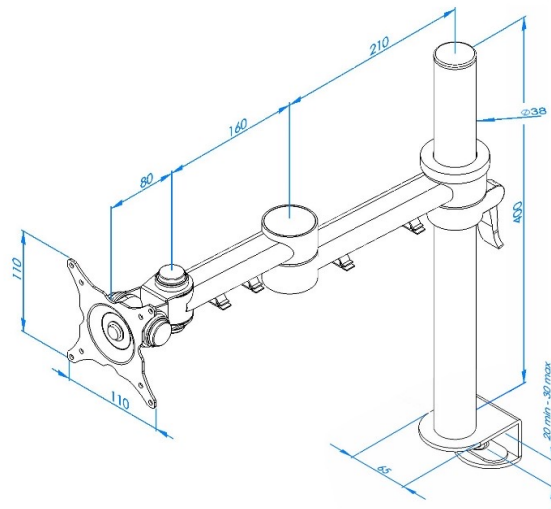

# Stream dual beam arm – baby-c clamp

## Product Specification

Product code	STREAMCOMB03B - Black
Weight capacity	20kg
Max forward extension	440mm
VESA	75mm & 100mm VESA compliant
Maximum Screen Size	36"
Movement	Height adjustment, tilt, swivel, rotation and reach
Height adjustment	Max height adjustment 275mm
Tilt	85 degrees up / 85 degrees down (170 degrees total)

## Additional Information

2 beam manual height adjustable with baby-c clamp

Suitable for 25mm thick desk tops

Colour options available:

Silver – STREAMCOMB03 - RAL code 9006

White – STREAMCOMB03W - RAL code 9010